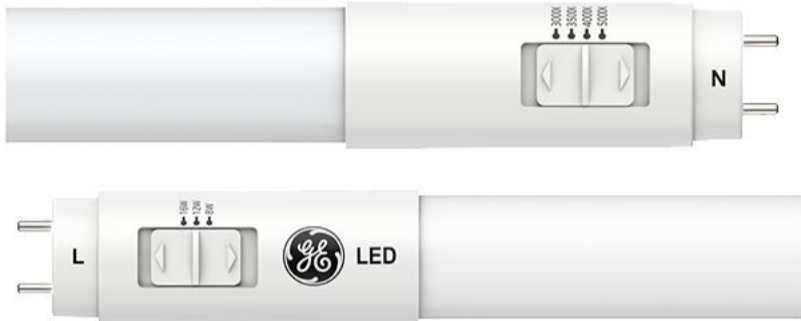

LEDLCBDT8/G/8SC/METRIC

LED Type B Double Ended T8 Glass Tube

SKU # 93319902

SPECIFICATIONS

GENERAL

UL Type	Type B
Bulb Shape	T8
Bulb Base Type	G13
Voltage	120-277
Wattage	10 W/13 W/16 W
Operating Life	70,000 hr
Dimmable	No
Operating Temp	-20 to 45 °C
Warranty	7 year limited warranty

PHOTOMETRIC

Efficacy	Up to 160 LPW
Lumens	1,500-2,500 lm
CCT	3000 K/3500 K/4000 K/5000 K
CRI	80 CRI

DIMENSIONS

MOL	46 in
Diameter	1 in

RATINGS & CERTIFICATIONS

Safety Certifications	cULus
Location Ratings	Damp

PACKAGING INFO

Standard Pack Quantity	20
UPC	662049526257

Source URL: <https://dev-led.oslabs.app/catalog/led-type-b-double-ended-t8-glass-tube-93319902>